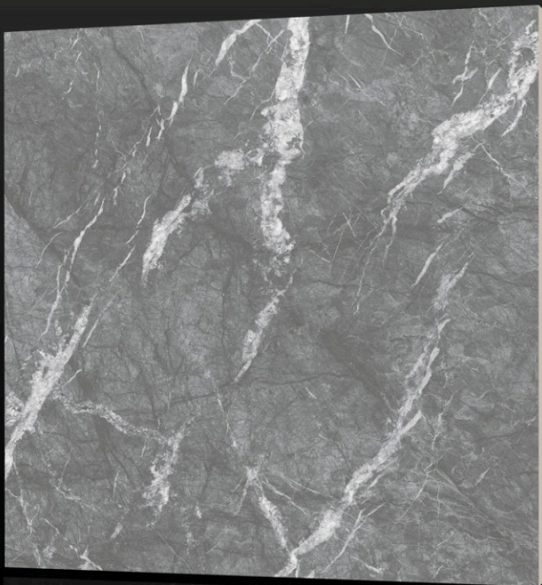

Zhikno Tile

Name: Gray Bozhne

Matt Rostick 12mm White Body

40 * 40

Zhikno Tile

Code: 1001

Matt

40 * 40