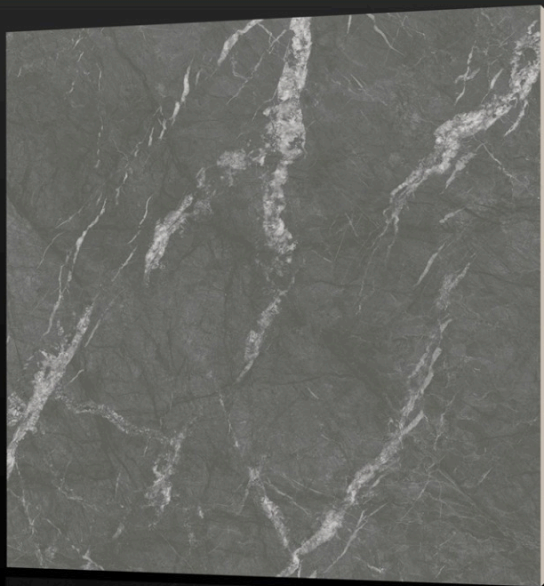

Zhikno Tile

Code: 1002

Matt

40 * 40

Zhikno Tile

Code: 1003

Matt

40 * 40