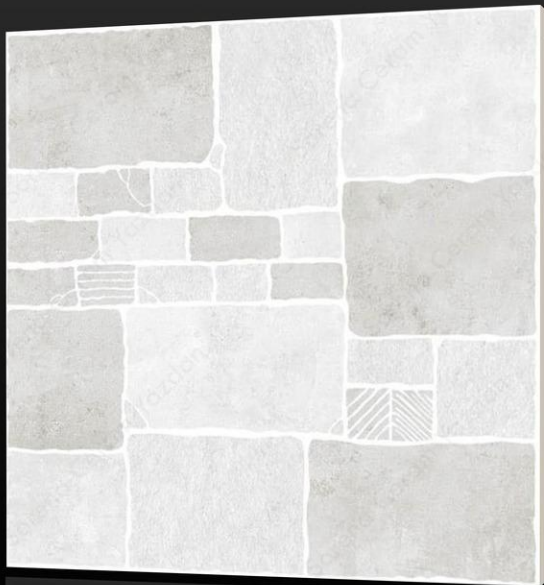

Zhikno Tile

Name: Gray Dayna

Matt Rostick 12mm White Body

60 * 60